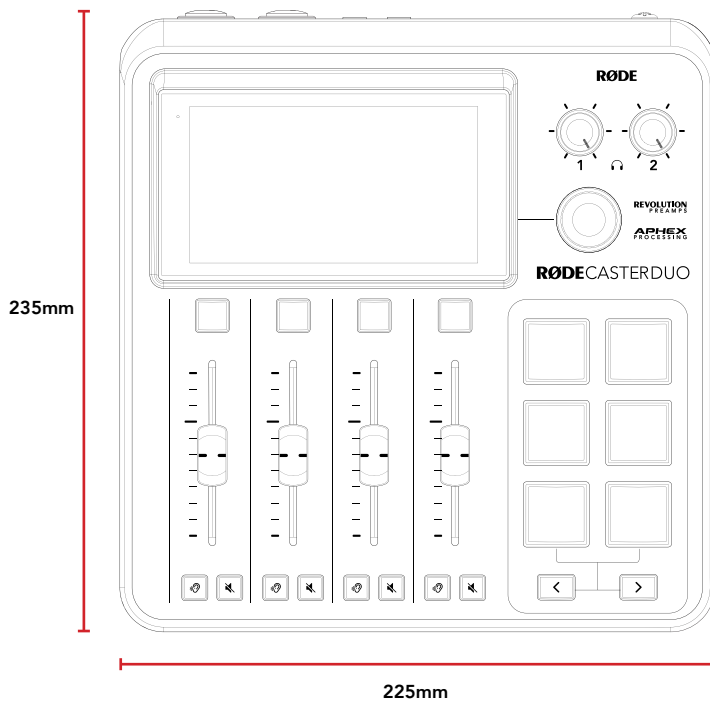

MIC, LINE & INSTRUMENT INPUTS

STUDIO-GRADE PROCESSING

ON-BOARD WIRELESS RECEIVER

SMART PADS

ACOUSTIC, VIDEO & ELECTRICAL SPECIFICATIONS

Frequency Range:	Mic Inputs: 20Hz - 20kHz Monitor Outputs: 20Hz - 20kHz
Microphone Input Impedance:	4KΩ
Instrument Input Impedance:	1MΩ
Preamplifier Gain Range:	0 - 76dB
Equivalent Noise:	-131.5dBV (A-weighted)
Line Output Maximum Level:	4dBu
Headphone Output Power:	250mW
Power Requirements:	USB-C PD (9V, 3A)
Analogue Audio Input Connectivity:	2 x combo jack (mic, instrument, line) 1 x 3.5 TRRS headset jack (I/O)
USB Interface 1:	1 x 2-in/14-out multichannel device, 1 x 2-in/2-out with mix-minus
USB Interface 2:	1 x 2-in/2-out with mix-minus
Bit Depth:	24-bit
Sample Rate:	48kHz
Recording Storage:	microSDHC, microSDXC, USB-C removable drive (exFAT - minimum 100MB/s)

MECHANICAL SPECIFICATIONS

Weight (grams):	1131g
Dimensions (millimetres):	Length: 235mm Width: 225mm Height: 76 mm
Compatible RØDE Accessories:	<ul style="list-style-type: none"> • RØDECaster DUO • Power Adaptor • SC27 USB-C to USB-C Cable
Included Software:	RØDE Central

WHATS IN THE BOX

RØDECaster DUO

Power adaptor

SC27 USB-C cable

DIMENSIONS

WIRELESS ME™ TX

TRANSMITTER FOR THE WIRELESS ME

The Wireless ME TX is an ultra-compact wireless transmitter that makes recording professional audio for your videos effortless – perfect for expanding a RØDE Series IV wireless system. It features both a 3.5mm TRS input for connecting external microphones like lavaliers or VideoMics, along with a built-in omnidirectional mic, and thanks to the intelligent GainAssist technology, you can simply clip it onto your subject to be recording crystal-clear wireless audio in seconds.

RØDE

MECHANICAL SPECIFICATIONS

Weight (grams):	32
Dimensions (millimetres):	Length: 44 Width: 45.3 Height: 18.3
Included Accessories:	2 x Furry Windshield 1 x SC22, 30cm USB-C to USB-C cable
RØDE Software Compatibility:	RØDE Central RØDE Connect RØDE Reporter RØDE Capture