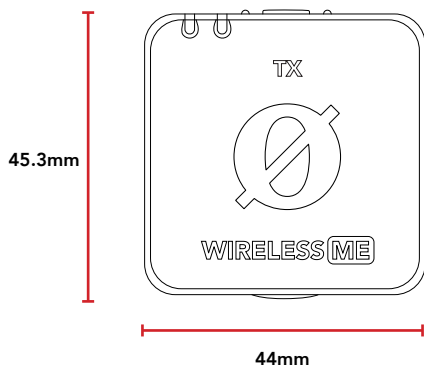

MECHANICAL SPECIFICATIONS

Weight (grams):	1131g
Dimensions (millimetres):	Length: 235mm Width: 225mm Height: 76 mm
Compatible RØDE Accessories:	<ul style="list-style-type: none"> • RØDECaster DUO • Power Adaptor • SC27 USB-C to USB-C Cable
Included Software:	RØDE Central

RØDE

MECHANICAL SPECIFICATIONS

Weight (grams):	32
Dimensions (millimetres):	Length: 44 Width: 45.3 Height: 18.3
Included Accessories:	2 x Furry Windshield 1 x SC22, 30cm USB-C to USB-C cable
RØDE Software Compatibility:	RØDE Central RØDE Connect RØDE Reporter RØDE Capture

WHATS IN THE BOX

Wireless ME Transmitter (TX)

Furry Windshield

SC22

DIMENSIONS

POLAR PATTERN

FREQUENCY RESPONSE