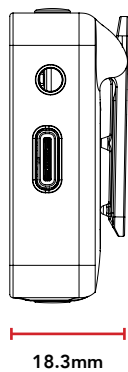

MECHANICAL SPECIFICATIONS

Weight (grams):	1131g
Dimensions (millimetres):	Length: 235mm Width: 225mm Height: 76 mm
Compatible RØDE Accessories:	<ul style="list-style-type: none"> • RØDECaster DUO • Power Adaptor • SC27 USB-C to USB-C Cable
Included Software:	RØDE Central

RØDE

MECHANICAL SPECIFICATIONS

Weight (grams):	32
Dimensions (millimetres):	Length: 44 Width: 45.3 Height: 18.3
Included Accessories:	2 x Furry Windshield 1 x SC22, 30cm USB-C to USB-C cable
RØDE Software Compatibility:	RØDE Central RØDE Connect RØDE Reporter RØDE Capture

WHATS IN THE BOX

Wireless ME Transmitter (TX)

Furry Windshield

SC22

DIMENSIONS

POLAR PATTERN

FREQUENCY RESPONSE