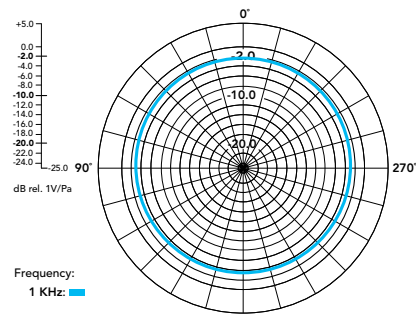

RØDE

MECHANICAL SPECIFICATIONS

Weight (grams):	32
Dimensions (millimetres):	Length: 44 Width: 45.3 Height: 18.3
Included Accessories:	2 x Furry Windshield 1 x SC22, 30cm USB-C to USB-C cable
RØDE Software Compatibility:	RØDE Central RØDE Connect RØDE Reporter RØDE Capture

WHATS IN THE BOX

Wireless ME Transmitter (TX)

Furry Windshield

SC22

DIMENSIONS

POLAR PATTERN

FREQUENCY RESPONSE