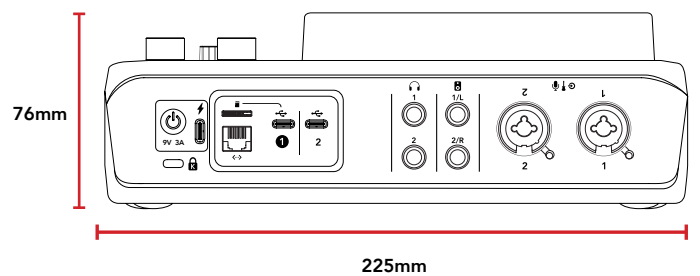

MECHANICAL SPECIFICATIONS

Weight (grams):	1131g
Dimensions (millimetres):	Length: 235mm Width: 225mm Height: 76 mm
Compatible RØDE Accessories:	<ul style="list-style-type: none"> • RØDECaster DUO • Power Adaptor • SC27 USB-C to USB-C Cable
Included Software:	RØDE Central

WHATS IN THE BOX

RØDECaster DUO

Power adaptor

SC27 USB-C cable

DIMENSIONS

WIRELESS ME™ TX

TRANSMITTER FOR THE WIRELESS ME

The Wireless ME TX is an ultra-compact wireless transmitter that makes recording professional audio for your videos effortless – perfect for expanding a RØDE Series IV wireless system. It features both a 3.5mm TRS input for connecting external microphones like lavaliers or VideoMics, along with a built-in omnidirectional mic, and thanks to the intelligent GainAssist technology, you can simply clip it onto your subject to be recording crystal-clear wireless audio in seconds.

RØDE

MECHANICAL SPECIFICATIONS

Weight (grams):	32
Dimensions (millimetres):	Length: 44 Width: 45.3 Height: 18.3
Included Accessories:	2 x Furry Windshield 1 x SC22, 30cm USB-C to USB-C cable
RØDE Software Compatibility:	RØDE Central RØDE Connect RØDE Reporter RØDE Capture